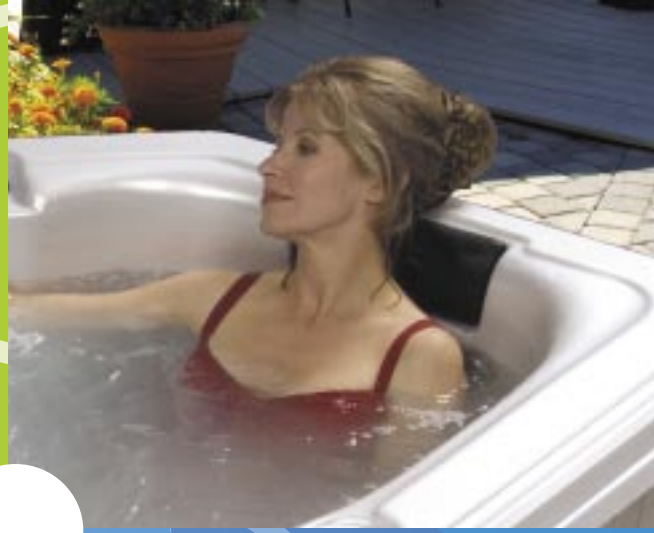

The Willow (Lounger equipped)

The Willow is great for anyone who wants the perfect blend of space-saving and high performance features. Equipped with 24 black & stainless steel jets, a 7.0 bhp pump and comfortably seats two adults. If you are limited by space or just want the benefits of a high-performance spa, the Willow is the perfect fit.

Features

Size:	72" x 72" x 33.5"
Jets:	24 Black & Stainless Steel
Seats:	2 Adults
Gallons:	130